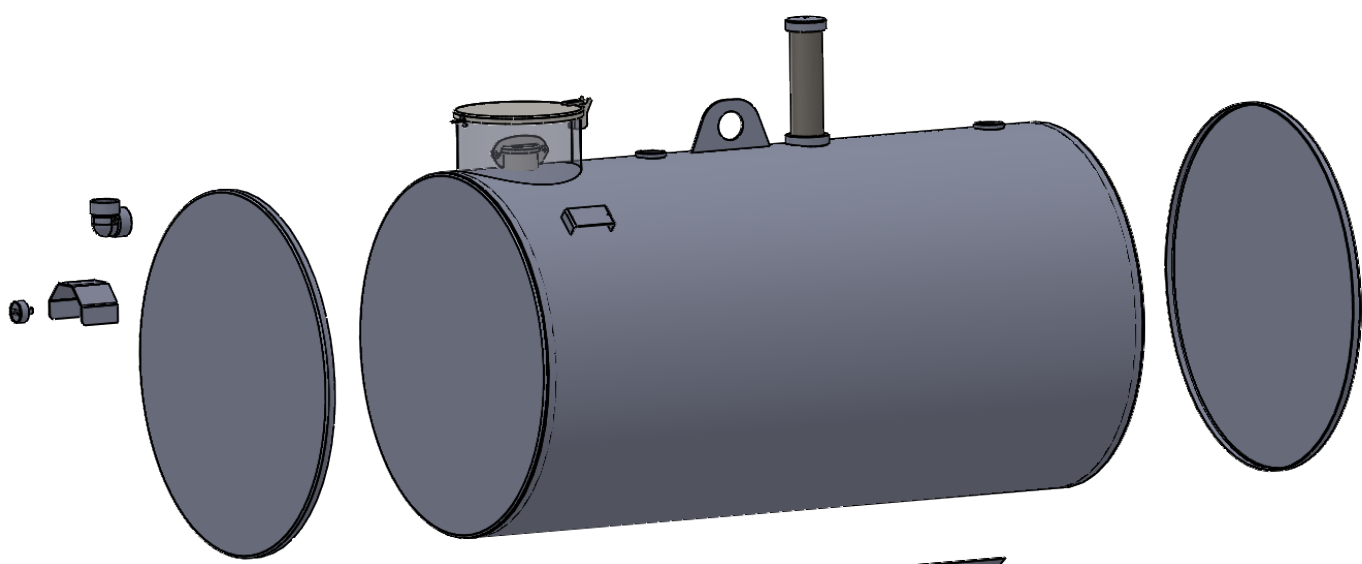

All Dimensions Are In Inches

TITLE:  
 1350 Liter  
 Double Wall Tank

SIZE	Weight:	REV
<b>A</b>	670 LBS	

SCALE: 1:32

SHEET 1 OF 2

2

1

B

B

A

A

2

1

TITLE:

Exploded Veiw

SCALE: 1:64 WEIGHT: