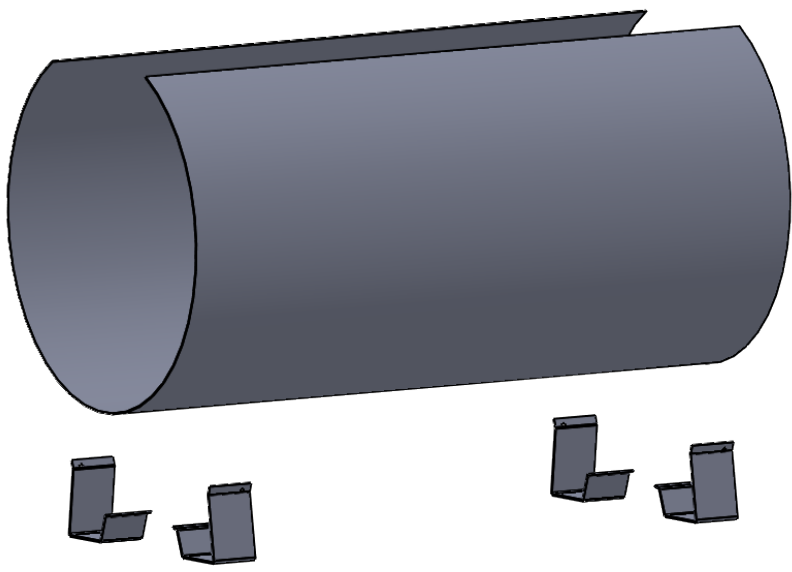

All Dimensions Are In Inches

TITLE:  
 1350 Liter  
 Double Wall Tank

SIZE	Weight:	REV
<b>A</b>	670 LBS	

SCALE: 1:32

SHEET 1 OF 2

2

1

B

B

A

A

2

1

TITLE:

Exploded Veiw

SCALE: 1:64 WEIGHT: